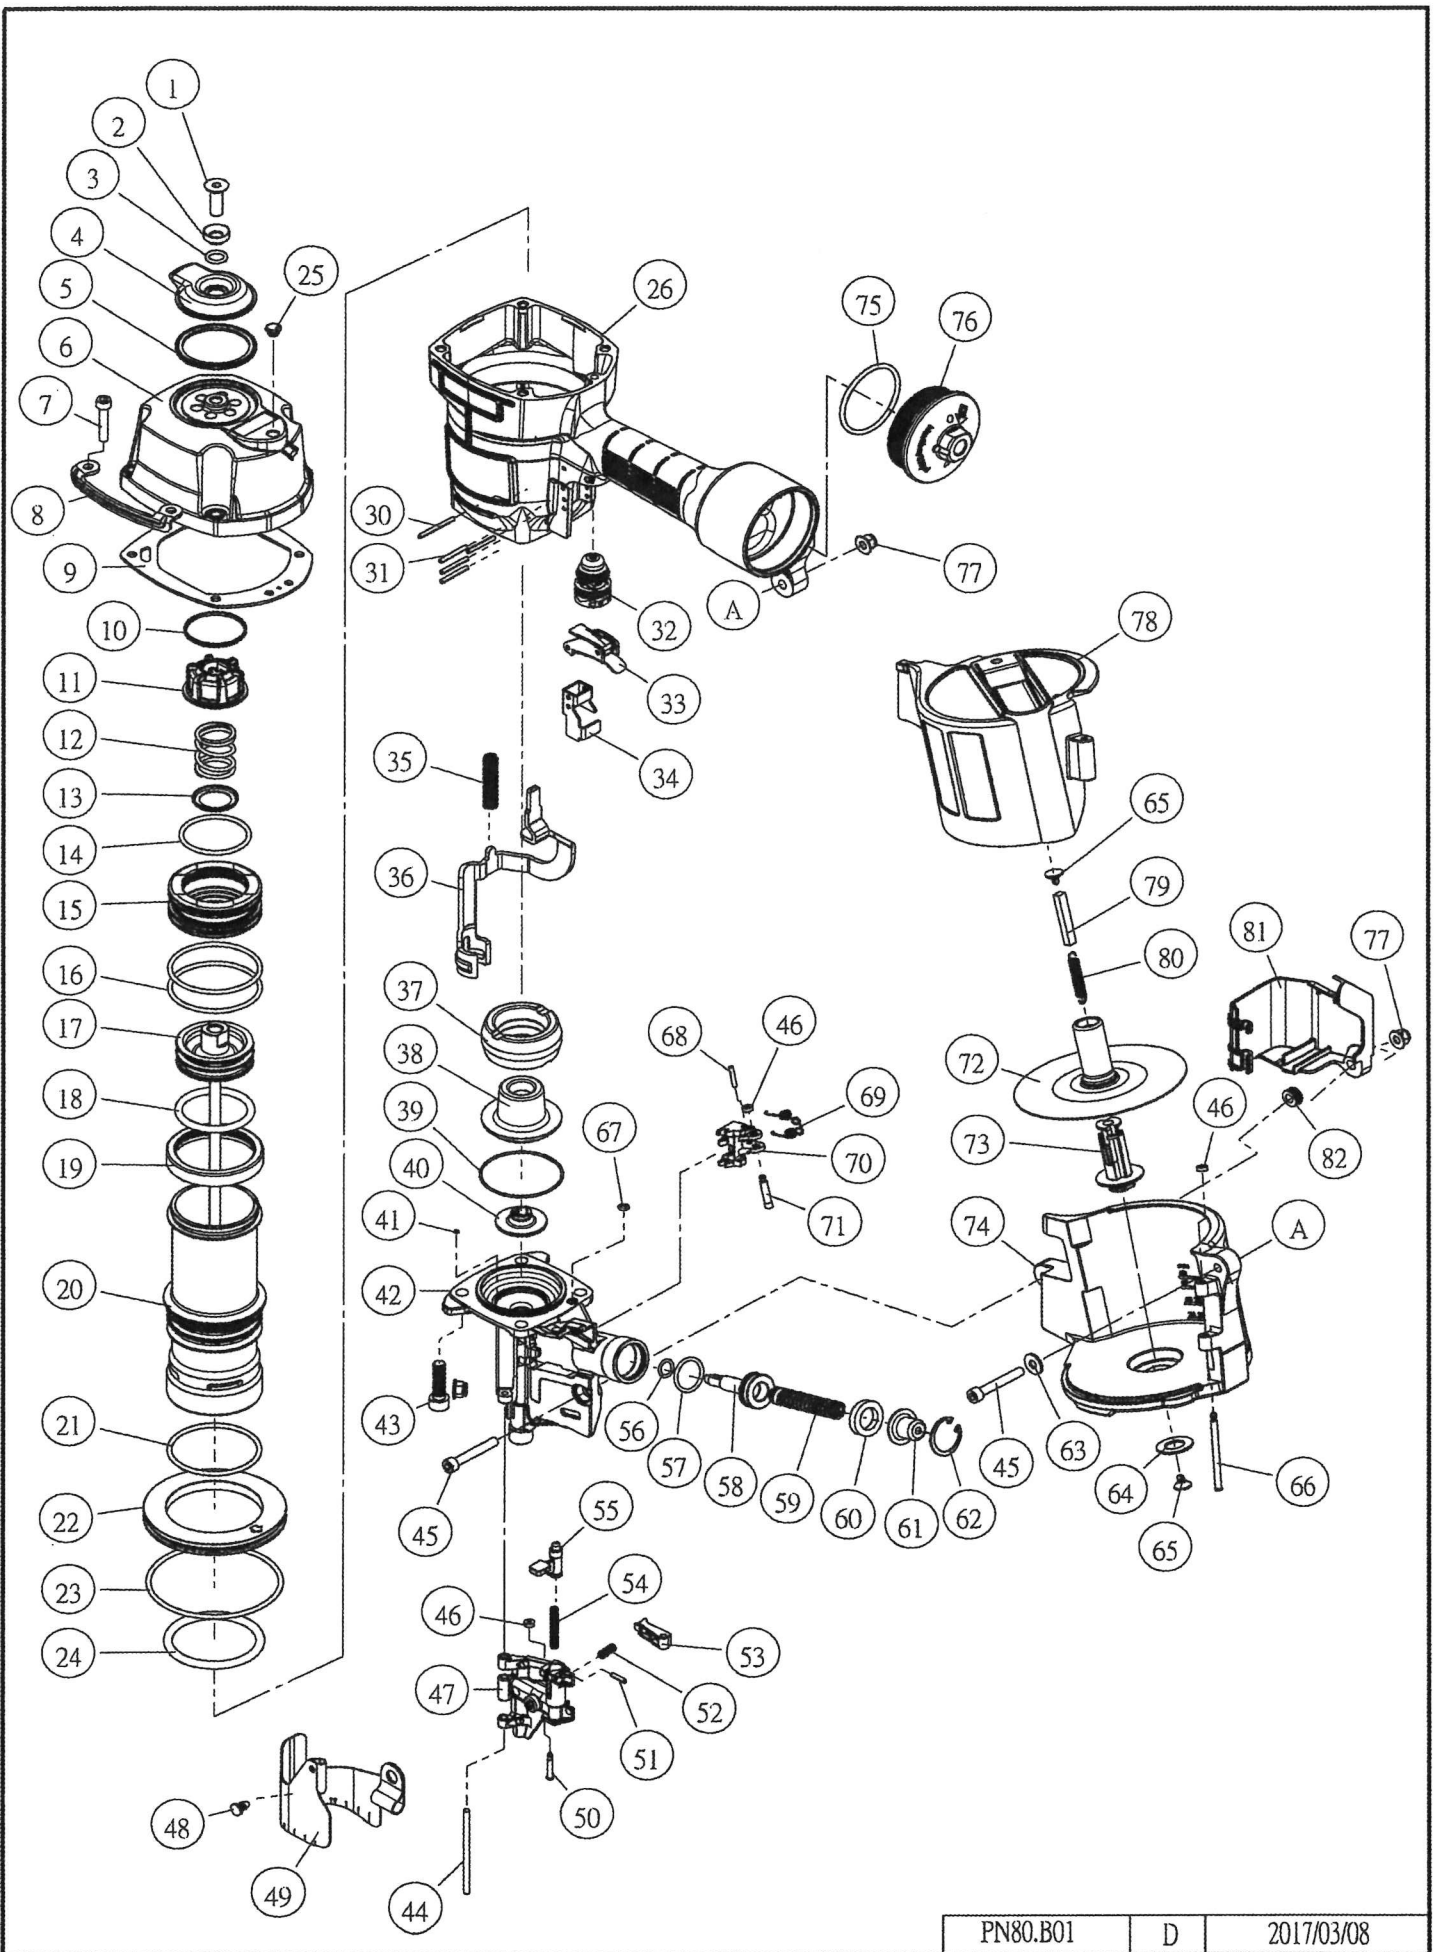

AUGUST 2021

PN80.B01	D	2017/03/08
----------	---	------------

PN80		<i>NOTE: When ordering spare parts. Please state the part name and part number.</i>					
Item	Part NO.	Description	Q'ty	Item	Part NO.	Description	Q'ty
1	100009	Screw	1	53	100197	Check Pawl	1
2	100010	Exhaust Cover Holder	1	54	100084	Spring	1
3	100011	O-Ring	1	55	100083	Door Latch	1
4	100243	Exhaust Cover	1	56	100269	O-Ring	1
5	100014	Exhaust Cover Seal	1	57	100098	O-Ring	1
6	101966	Cylinder Cap Unit	1	58	100270	Feed Piston	1
7	100127	Screw	4	59	100206	Compression Spring	1
8	100143	Protector	2	60	100205	Feed Piston Stop	1
9	100144	Cylinder Cap Seal	1	61	100207	Sprig Collar	1
10	100289	Spacer · Exhaust	1	62	100104	C-Ring	1
11	100250	Piston Stop	1	63	100046	Plain Washer	1
12	100146	Compression Spring	1	64	100115	Rubber Washer	1
13	100219	Head Valve Washer	1	65	100113	Receiver Spring	2
14	100147	O-Ring	1	66	100079	Step pin	1
15	100148	Head Valve Piston	1	67	100073	O-Ring	1
16	100149	O-Ring	2	68	100066	Roll Pin	1
17	101826	Main Piston Unit	1	69	100092	Spring	1
18	100153	O-Ring	1	70	100267	Feed Pawl	1
19	100154	Cylinder Seal	1	71	100095	Step Pin	1
20	100256	Cylinder	1	72	100297	Nail Support	1
21	100156	O-Ring	1	73	100112	Magazine Post	1
22	100157	Cylinder Ring	1	74	100275	Magazine	1
23	100158	O-Ring	1	75	100168	O-Ring	1
24	100159	O-Ring	1	76	101866	End Cap	1
25	100142	Grommet	1	77	100117	Nut, Elastic Stop	2
26	103132	Frame	1	78	100271	Magazine Cover	1
30	100220	Roll Pin	1	79	100110	Spacer	1
31	100174	Roll Pin	4	80	100111	Spring	1
32	103955	100063 Trigger Valve Unit(CT)	1	81	100216	Contact Arm Cover	1
33	100067	Trigger Unit	1	82	100119	Collar	1
34	100175	Contact Arm Guide	1	MOQ for items in the following categories is 10pcs, order quantities under 10pcs for these items will be adjusted accordingly			
35	100185	Compression Spring	1				
36	100258	Contact Arm	1				
37	100176	Bumper"A"	1				
38	100177	Bumper"B"	1				
39	100180	O-Ring	1	1. Orings – not included in the oring kits			
40	100283	Driver Guide	1	2. Screws, bolts			
41	100296	O-Ring	1	3. Pins - roll pin, solid pins			
42	100260	Nose	1	4. Standard washers – not special washers.			
43	100188	Screw	4	5. Nuts			
44	100179	Straight Pin	1				
45	100045	Screw	2				
46	100078	Rubber Washer	3				
47	100263	Door	1				
48	100080	Hook Dust Cover	1				
49	100265	Dust Cover	1				
50	100194	Step pin	1				
51	100090	Roll Pin	1				
52	100085	Spring, Check Pawl	1				